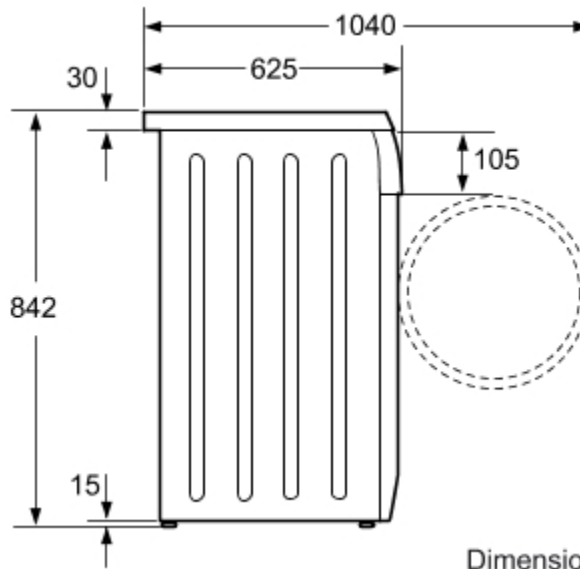

Technical Specifications

Door Hinge:	Right-hand
Energy Source:	electric
Watts (W):	2,800 W
Current (A):	13 A
Volts (V):	240/208 V
Frequency (Hz):	60 Hz
Approval certificates:	CE, CSA, UL
Plug type:	240V-4 prong
Capacity cotton (Kg):	7 kg
Dryer Type:	Condensing
Silence level (dBA):	67 dB
Moisture monitoring system:	Autom thr electr damp detect
Timed Dry:	Yes
Adjustable drying temperature:	Yes
Interior light:	Yes
Location of Vent:	
Status indicator:	LED
Display:	Yes
Delay Start:	continous
Start delay time max (h):	24 h
Linter Filter Indicator:	Yes
Tub Material:	Stainless steel
Brand:	Bosch
SKU:	WTE86300US
Door ring:	Silver
Buttons:	
Dial:	
Power cord included:	Yes
Net weight (lbs):	99 lbs
Gross weight (lbs):	101 lbs
Capacity (cu. ft.):	3.9 Cu Ft
ADDITIONAL_PROPERTY_15:	
Power cord length (in):	"
Overall appliance dimensions (HxWxD) (in):	33 3/16" x 23 9/16" x 24 5/8" "
Product packaging dimensions (HxWxD) (in):	34.25 x 24.80 x 26.77 "
UPC code:	825225845812
Length outlet hose (in):	78.74 "
Length inlet hose (in):	"
Stackability:	Yes
Timed Dry:	Yes

Air fluff / no heat:	No
Jeans:	No
ActiveWear:	No
Number of Options:	4
Delicates:	Yes
Signal:	No
Extended wrinkleblock:	No

Installation Diagrams

Dimensions in mm

Measurements in inches

Measurements in inches