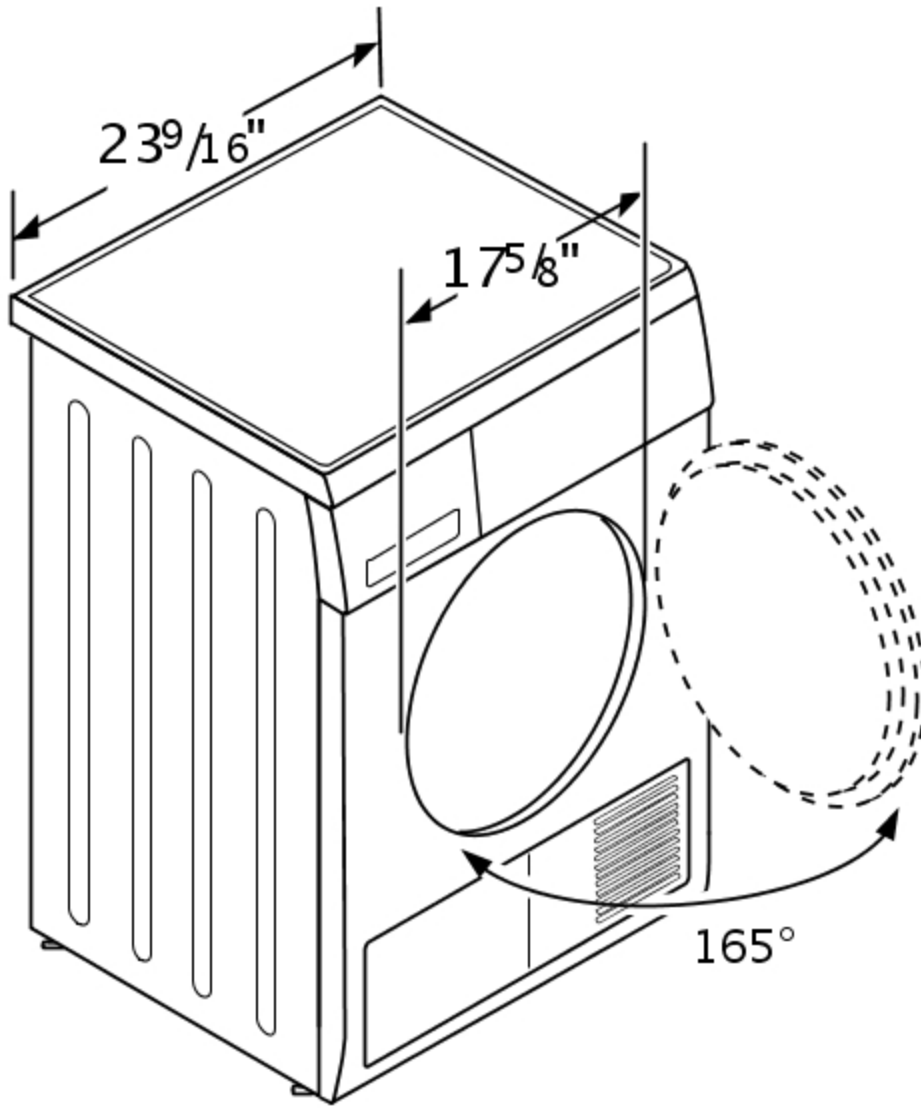

Technical Specifications

Door Hinge:	Right-hand
Energy Source:	electric
Watts (W):	2,800 W
Current (A):	13 A
Volts (V):	240/208 V
Frequency (Hz):	60 Hz
Approval certificates:	CE, CSA, UL
Plug type:	240V-4 prong
Capacity cotton (Kg):	7 kg
Dryer Type:	Condensing
Silence level (dBA):	67 dB
Moisture monitoring system:	Autom thr electr damp detect
Timed Dry:	Yes
Adjustable drying temperature:	Yes
Interior light:	Yes
Location of Vent:	
Status indicator:	LED
Display:	Yes
Delay Start:	continous
Start delay time max (h):	24 h
Linter Filter Indicator:	Yes
Tub Material:	Stainless steel
Brand:	Bosch
SKU:	WTE86300US
Door ring:	Silver
Buttons:	
Dial:	
Power cord included:	Yes
Net weight (lbs):	99 lbs
Gross weight (lbs):	101 lbs
Capacity (cu. ft.):	3.9 Cu Ft
ADDITIONAL_PROPERTY_15:	
Power cord length (in):	"
Overall appliance dimensions (HxWxD) (in):	33 3/16" x 23 9/16" x 24 5/8" "
Product packaging dimensions (HxWxD) (in):	34.25 x 24.80 x 26.77 "
UPC code:	825225845812
Length outlet hose (in):	78.74 "
Length inlet hose (in):	"
Stackability:	Yes
Timed Dry:	Yes

Air fluff / no heat:	No
Jeans:	No
ActiveWear:	No
Number of Options:	4
Delicates:	Yes
Signal:	No
Extended wrinkleblock:	No

Installation Diagrams

Dimensions in mm

Measurements in inches

Measurements in inches