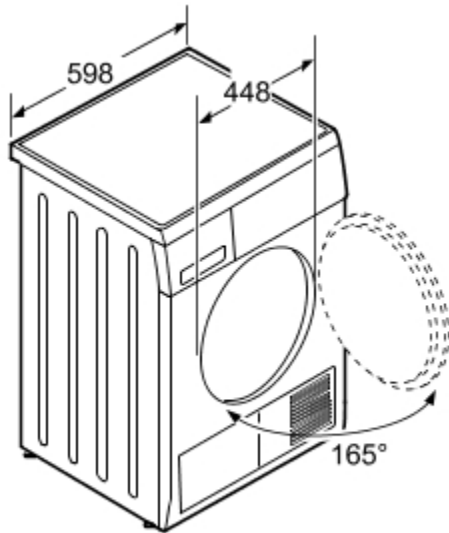

Technical Specifications

Door Hinge:	Right-hand
Energy Source:	electric
Watts (W):	2,800 W
Current (A):	13 A
Volts (V):	240/208 V
Frequency (Hz):	60 Hz
Approval certificates:	CE, CSA, UL
Plug type:	240V-4 prong
Capacity cotton (Kg):	7 kg
Dryer Type:	Condensing
Silence level (dBA):	67 dB
Moisture monitoring system:	Autom thr electr damp detect
Timed Dry:	Yes
Adjustable drying temperature:	Yes
Interior light:	Yes
Location of Vent:	
Status indicator:	LED
Display:	Yes
Delay Start:	continous
Start delay time max (h):	24 h
Linter Filter Indicator:	Yes
Tub Material:	Stainless steel
Brand:	Bosch
SKU:	WTE86300US
Door ring:	Silver
Buttons:	
Dial:	
Power cord included:	Yes
Net weight (lbs):	99 lbs
Gross weight (lbs):	101 lbs
Capacity (cu. ft.):	3.9 Cu Ft
ADDITIONAL_PROPERTY_15:	
Power cord length (in):	"
Overall appliance dimensions (HxWxD) (in):	33 3/16" x 23 9/16" x 24 5/8" "
Product packaging dimensions (HxWxD) (in):	34.25 x 24.80 x 26.77 "
UPC code:	825225845812
Length outlet hose (in):	78.74 "
Length inlet hose (in):	"
Stackability:	Yes
Timed Dry:	Yes

Air fluff / no heat:	No
Jeans:	No
ActiveWear:	No
Number of Options:	4
Delicates:	Yes
Signal:	No
Extended wrinkleblock:	No

Installation Diagrams

Dimensions in mm

Measurements in inches

Measurements in inches