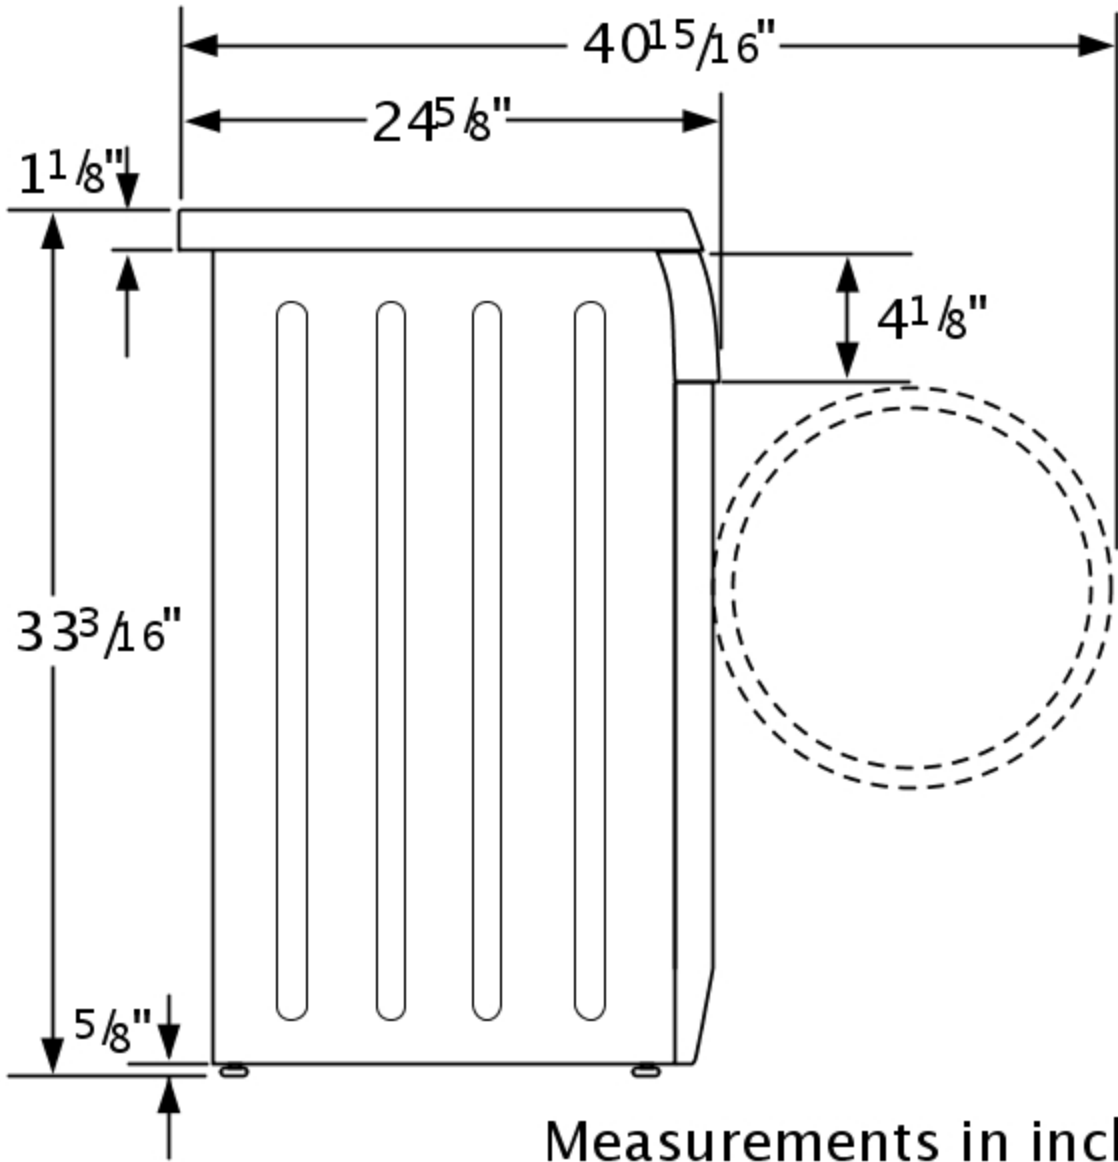

Technical Specifications

Door Hinge:	Right-hand
Energy Source:	electric
Watts (W):	2,800 W
Current (A):	13 A
Volts (V):	240/208 V
Frequency (Hz):	60 Hz
Approval certificates:	CE, CSA, UL
Plug type:	240V-4 prong
Capacity cotton (Kg):	7 kg
Dryer Type:	Condensing
Silence level (dBA):	67 dB
Moisture monitoring system:	Autom thr electr damp detect
Timed Dry:	Yes
Adjustable drying temperature:	Yes
Interior light:	Yes
Location of Vent:	
Status indicator:	LED
Display:	Yes
Delay Start:	continous
Start delay time max (h):	24 h
Linter Filter Indicator:	Yes
Tub Material:	Stainless steel
Brand:	Bosch
SKU:	WTE86300US
Door ring:	Silver
Buttons:	
Dial:	
Power cord included:	Yes
Net weight (lbs):	99 lbs
Gross weight (lbs):	101 lbs
Capacity (cu. ft.):	3.9 Cu Ft
ADDITIONAL_PROPERTY_15:	
Power cord length (in):	"
Overall appliance dimensions (HxWxD) (in):	33 3/16" x 23 9/16" x 24 5/8" "
Product packaging dimensions (HxWxD) (in):	34.25 x 24.80 x 26.77 "
UPC code:	825225845812
Length outlet hose (in):	78.74 "
Length inlet hose (in):	"
Stackability:	Yes
Timed Dry:	Yes

Air fluff / no heat:	No
Jeans:	No
ActiveWear:	No
Number of Options:	4
Delicates:	Yes
Signal:	No
Extended wrinkleblock:	No

Installation Diagrams

Dimensions in mm

Measurements in inches

Measurements in inches