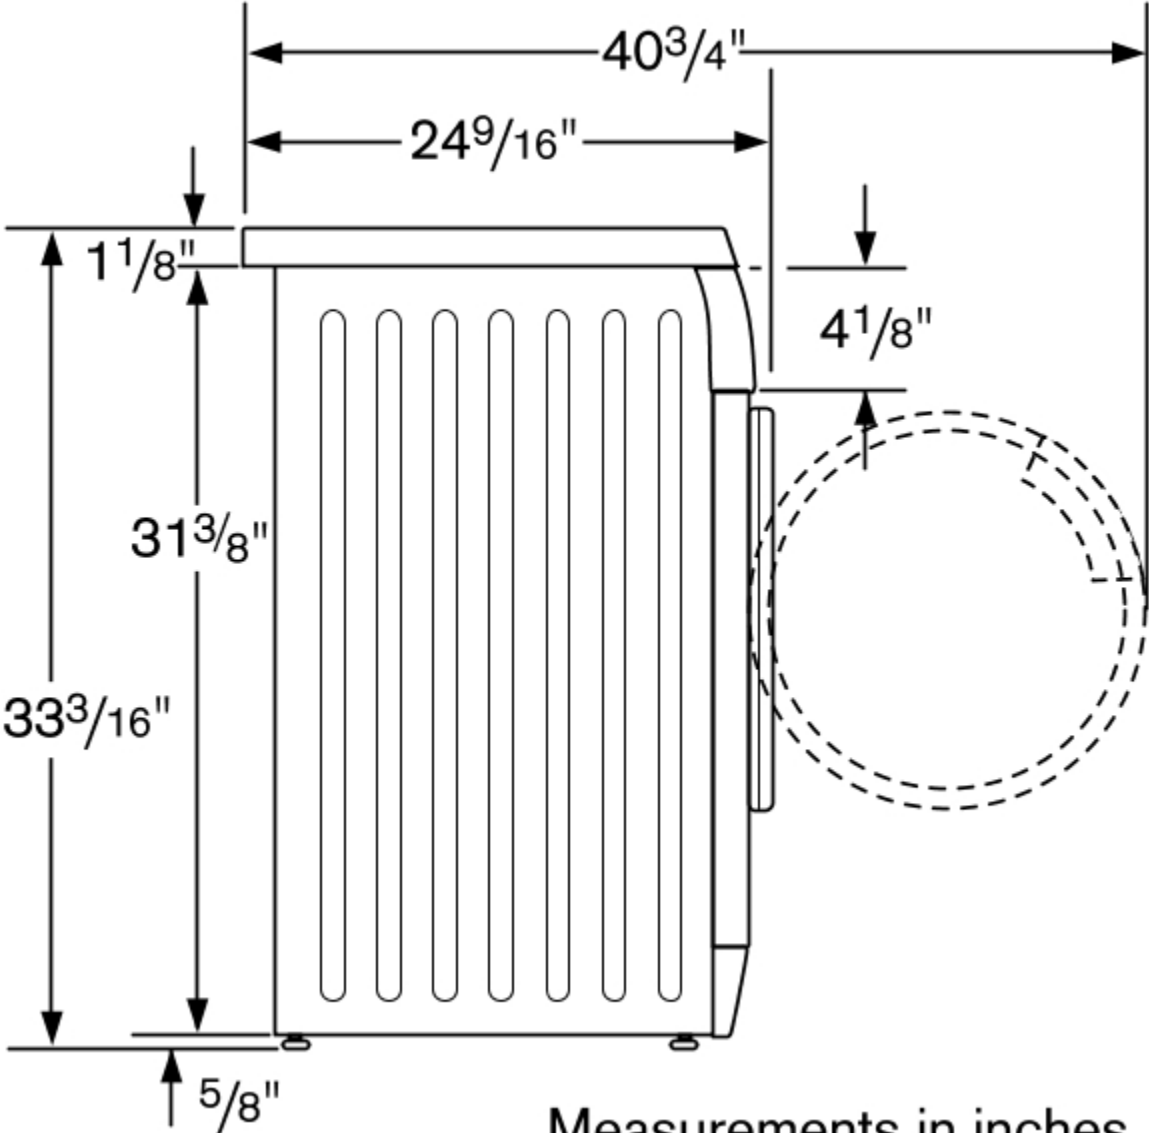

## Technical Specifications

Brand:	Bosch
SKU:	WAS24460UC
Watts (W):	2300 W
Current (A):	12 A
Volts (V):	240 V
Frequency (Hz):	60 Hz
Approval certificates:	CE, UL, VDE
Plug type:	240V-3 prong
Maximum spin speed (rpm):	1,200 rpm
Silence level - washing (dBA):	54 dB (A)
Silence level - spinning (dBA):	74 dB (A)
Energy consumption (kWh/yr):	130 kWh
Spin speed options:	Variable
Suds Sensor:	Yes
Unbalance Sensor:	Yes
Leak protection system:	Multiple water protection
Status indicator:	LED-display
Display:	Yes
Start delay time max (h):	24 h
Pre-Wash Option:	Pre-Wash Option
Quick Wash Option:	
Tub Material:	Stainless steel
UPC code:	825225855613
Door ring:	silver-grey
Buttons:	silver
Dial:	white
Internal Water Heater:	Yes
Power cord length (in):	69" "
Power cord included:	Yes
Overall appliance dimensions (HxWxD) (in):	33" x 23 3/5" x 23 1/5" "
Stackability:	Yes
Product packaging dimensions (HxWxD) (in):	34.64 x 25.59 x 26.77 "
Net weight (lbs):	168 lbs
Gross weight (lbs):	171 lbs
Capacity (cu. ft.):	Cu Ft
Energy efficiency class:	
Energy Star® qualified:	Yes
Water Consumption (gal/y):	3904 gal
Main color of product:	White
Length outlet hose (in):	59.05 "
Length inlet hose (in):	59.05 "

Comforter:	No
Drum Sanitize:	No
Active wear:	No
Dark colors:	No
Number of Options:	8
Rinse Plus Option:	Yes
Stain Removal Option:	Yes

**Installation Diagrams**

Measurements in inches