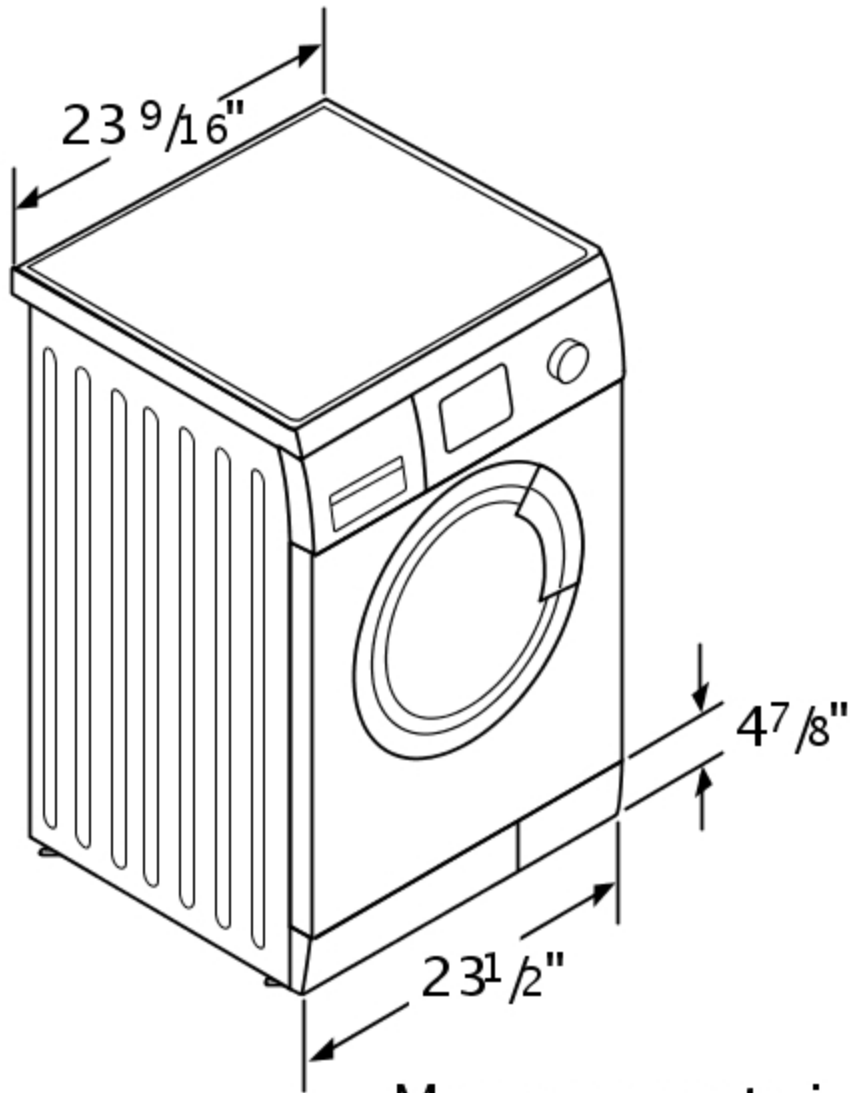

Measurements in inches