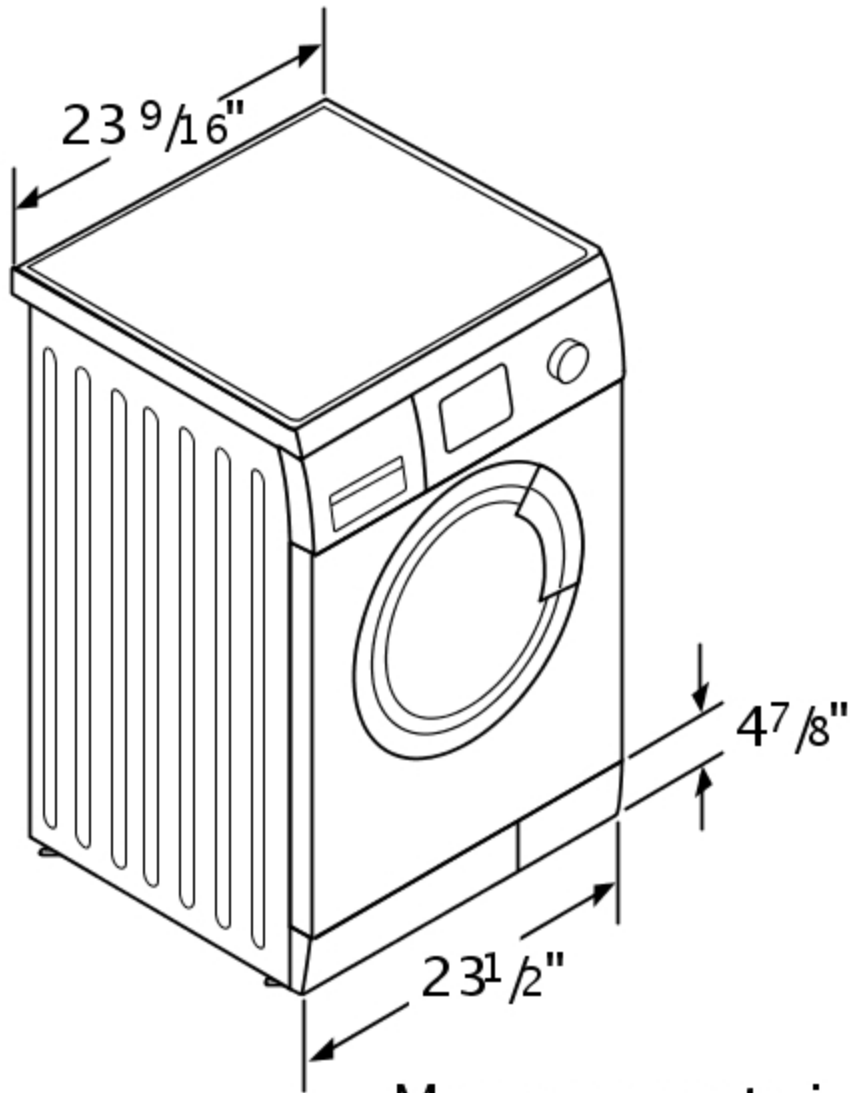

## Technical Specifications

Brand:	Bosch
SKU:	WAS20160UC
Watts (W):	2300 W
Current (A):	12 A
Volts (V):	240 V
Frequency (Hz):	60 Hz
Approval certificates:	CE, UL, VDE
Plug type:	240V-3 prong
Maximum spin speed (rpm):	1,000 rpm
Silence level - washing (dBA):	54 dB (A)
Silence level - spinning (dBA):	74 dB (A)
Energy consumption (kWh/yr):	272 kWh
Spin speed options:	Variable
Suds Sensor:	Yes
Unbalance Sensor:	Yes
Leak protection system:	Multiple water protection
Status indicator:	LED
Display:	No
Start delay time max (h):	0 h
Pre-Wash Option:	Pre-Wash Option
Quick Wash Option:	
Tub Material:	Stainless steel
UPC code:	825225855620
Door ring:	silver-grey
Buttons:	silver
Dial:	white
Internal Water Heater:	Yes
Power cord length (in):	"
Power cord included:	Yes
Overall appliance dimensions (HxWxD) (in):	x x "
Stackability:	Yes
Product packaging dimensions (HxWxD) (in):	34.25 x 25.19 x 26.77 "
Net weight (lbs):	163 lbs
Gross weight (lbs):	165 lbs
Capacity (cu. ft.):	Cu Ft
Energy efficiency class:	
Energy Star® qualified:	No
Water Consumption (gal/y):	gal
Main color of product:	White
Length outlet hose (in):	59.05 "
Length inlet hose (in):	59.05 "

### Installation Diagrams

Measurements in inches