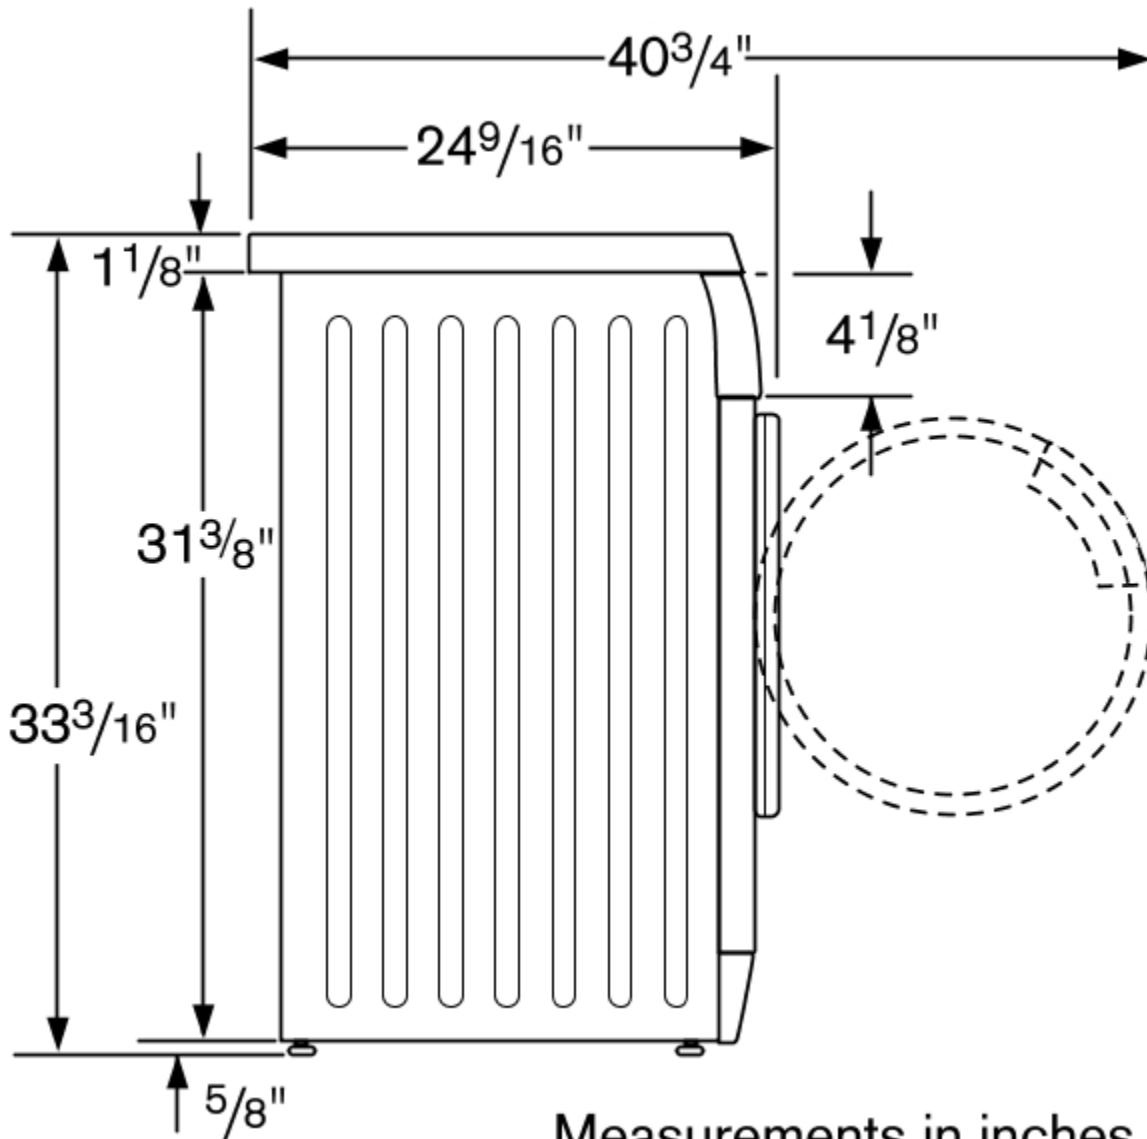

## Technical Specifications

Brand:	Bosch
SKU:	WAS20160UC
Watts (W):	2300 W
Current (A):	12 A
Volts (V):	240 V
Frequency (Hz):	60 Hz
Approval certificates:	CE, UL, VDE
Plug type:	240V-3 prong
Maximum spin speed (rpm):	1,000 rpm
Silence level - washing (dBA):	54 dB (A)
Silence level - spinning (dBA):	74 dB (A)
Energy consumption (kWh/yr):	272 kWh
Spin speed options:	Variable
Suds Sensor:	Yes
Unbalance Sensor:	Yes
Leak protection system:	Multiple water protection
Status indicator:	LED
Display:	No
Start delay time max (h):	0 h
Pre-Wash Option:	Pre-Wash Option
Quick Wash Option:	
Tub Material:	Stainless steel
UPC code:	825225855620
Door ring:	silver-grey
Buttons:	silver
Dial:	white
Internal Water Heater:	Yes
Power cord length (in):	"
Power cord included:	Yes
Overall appliance dimensions (HxWxD) (in):	x x "
Stackability:	Yes
Product packaging dimensions (HxWxD) (in):	34.25 x 25.19 x 26.77 "
Net weight (lbs):	163 lbs
Gross weight (lbs):	165 lbs
Capacity (cu. ft.):	Cu Ft
Energy efficiency class:	
Energy Star® qualified:	No
Water Consumption (gal/y):	gal
Main color of product:	White
Length outlet hose (in):	59.05 "
Length inlet hose (in):	59.05 "

### Installation Diagrams

Measurements in inches